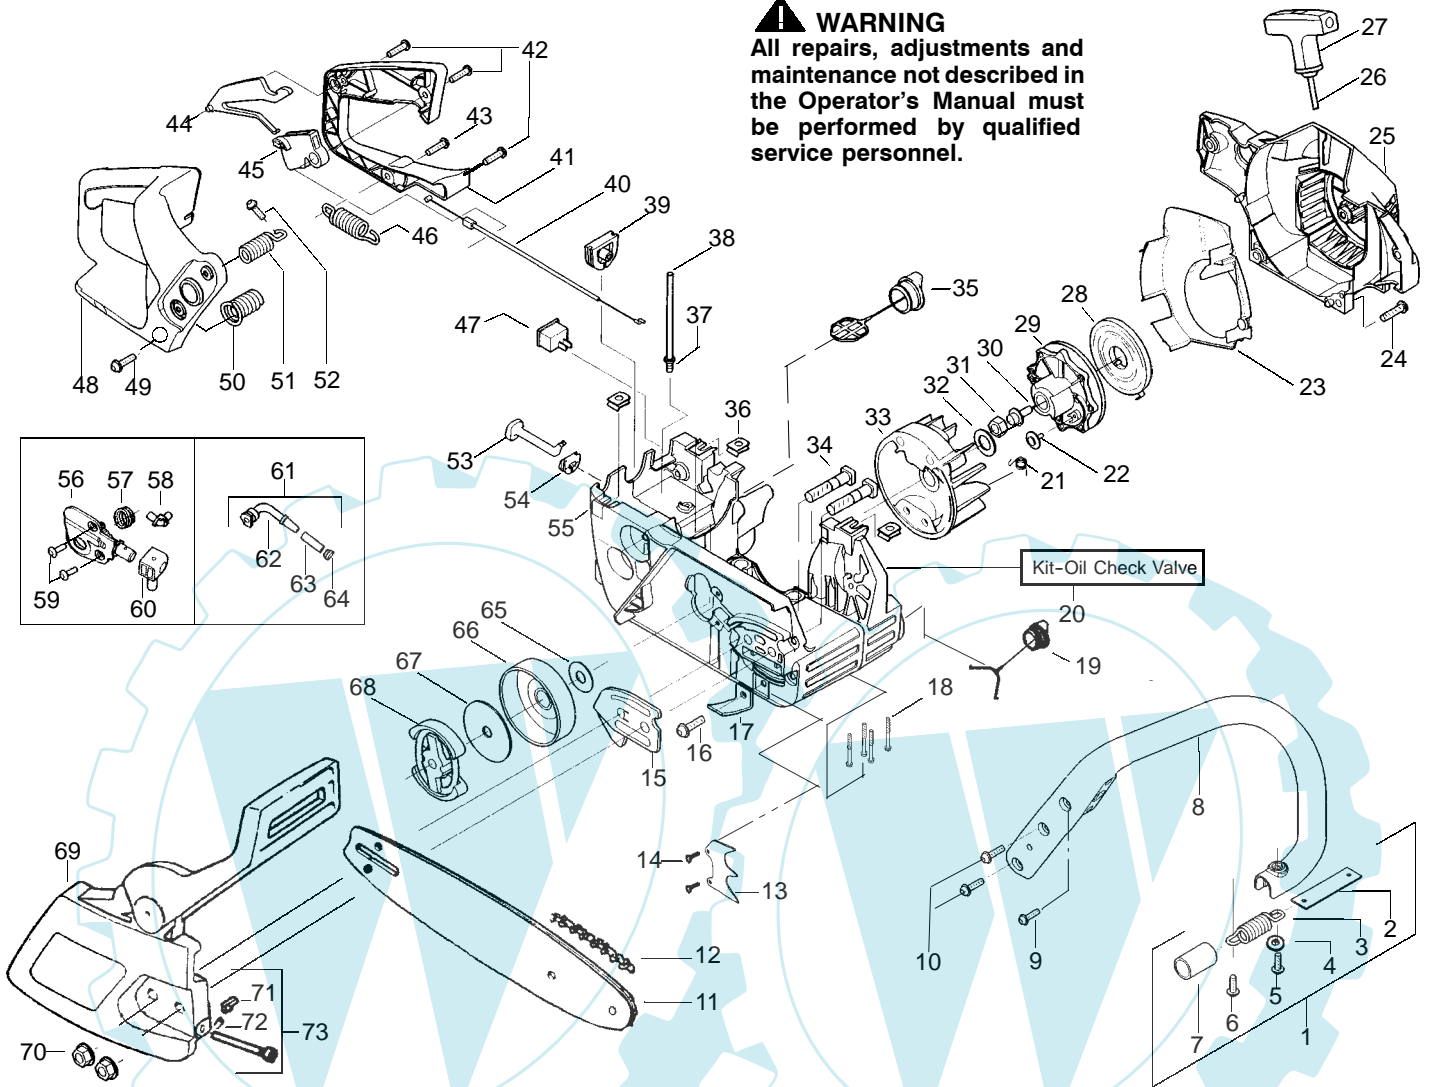

PARTS LIST NO. 530163922		PARTNER PARTS LIST	CHAIN SAW MODEL(S) 352 - Russia
DATE 2/26/03	NEW		PAGE NO. 1
Note: Illustration may differ from actual model due to design changes			

WARNING
All repairs, adjustments and maintenance not described in the Operator's Manual must be performed by qualified service personnel.

Ref.	Part No.	Description	Ref.	Part No.	Description	Ref.	Part No.	Description
1.	530047963	Assy.-Isolator	27.	530056402	Handle- Starter	53.	530047605	Knob- Choke
2.	530047608	Strap- Limiter	28.	530027531	Spring- Recoil	54.	530049005	Grommet- Knob
3.	530042082	Spring- Isolator	29.	530037817	Pulley- Starter	55.	530056596	Assy- Chassis
4.	530015123	Washer	30.	530015920	Screw	56.	530071259	Kit- Oil Pump (Incls. 57,58,60)
5.	530016018	Screw	31.	530016134	Nut- Flywheel	57.	530037820	Gear- Worm Spring
6.	530015843	Screw	32.	530015127	Washer- Flywheel	58.	530049477	Elbow- Oil Pickup
7.	530036142	Sleeve- AV Spring	33.	530039209	Assy- Flywheel	59.	530016064	Screw
8.	530047583	Handle- Front	34.	530016133	Bolt- Bar	60.	530019206	Seal Block
9.	530015940	Screw	35.	530047192	Assy- Fuel Cap	61.	530047663	Assy- Oil Pickup (Incl. 62-64)
10.	530015814	Screw	36.	530015922	Nut- "U"- Type	62.	530038373	Pick- up Oiler
11.	530044899	Bar - 16"	37.	530023877	Fitting- fuel line	63.	530037821	Filter- Oil
12.	505369856	Chain 16"	38.	530069216	Kit- Fuel line (large)	64.	530030189	Plug- Oil Filter
13.	530014381	Kit- Assy Spike (incl.14)	39.	530047631	Grommet- Cable	65.	530015907	Washer- Thrust
14.	530015805	Screw	40.	530047602	Cable- Throttle	66.	530047061	Assy.- Clutch Drum w/bearing
15.	530038238	Plate- Bar Mounting	41.	530047581	Cover- Rear Handle	67.	530015611	Washer- Clutch
16.	530015814	Screw	42.	530015906	Screw	68.	530014949	Assy. Clutch
17.	530029850	Chain Catcher	43.	530015886	Screw	69.	530054739	Assy- Chain Brake
18.	530016132	Screw	44.	530036098	Lockout- Throttle	70.	530015917	Nut- Bar Mounting
19.	530010846	Assy- Oil Cap	45.	530036097	Trigger- Throttle	71.	530015826	Pin- Retainer
20.	530071666	Kit- Oil Check Valve	46.	530042082	Spring	72.	530038593	Retainer
21.	530023817	Spring- Starter Dog	47.	530069572	Kit- Switch	73.	530069611	Kit- Bar Adjust
22.	530016080	Screw	48.	530047582	Handle - Rear			
23.	530055723	Baffle- Air	49.	530015814	Screw			
24.	530015892	Screw	50.	530053274	Assy. Isolator - lower			
25.	530056333	Housing- Fan	51.	530071385	Kit- Isolator (Upper)			
26.	530069232	Kit- Rope	52.	530015875	Screw			

✓ = NEW PART NUMBER FOR THIS IPL

* = REFER TO THE SERVICE REFERENCE INDICATED FOR MORE INFORMATION. (LOCATED AT END OF IPL)