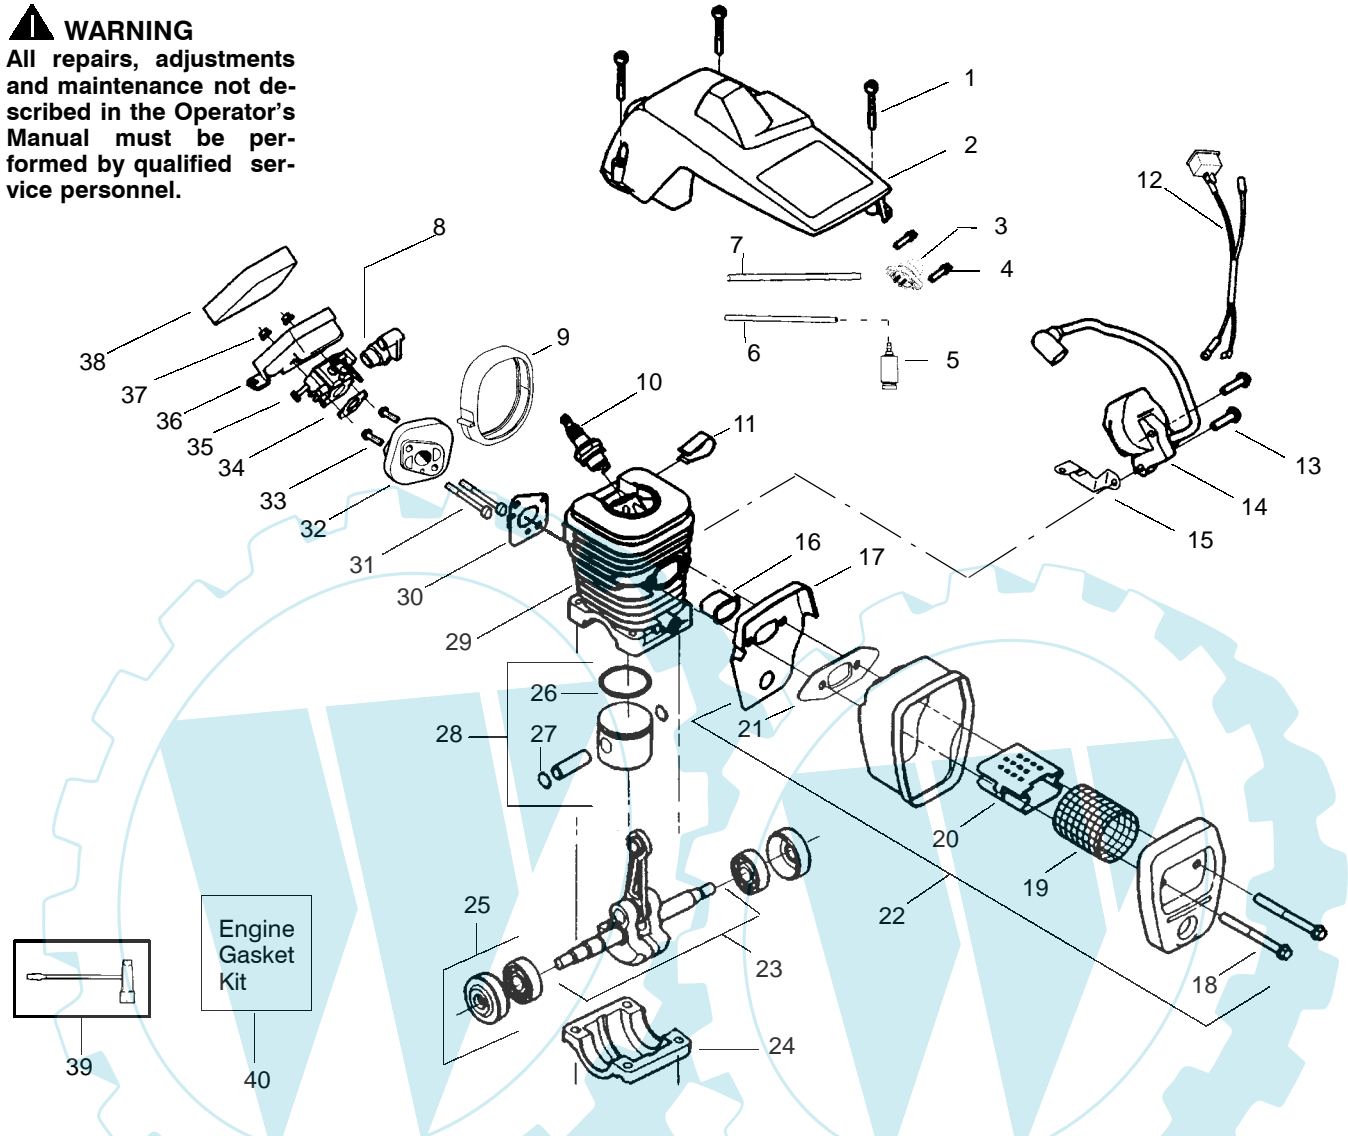

PARTS LIST NO. 530163922		PARTNER PARTS LIST	CHAIN SAW MODEL(S) 352 - Russia
DATE 2/26/03	NEW		PAGE NO. 2
Note: Illustration may differ from actual model due to design changes			

WARNING
All repairs, adjustments and maintenance not described in the Operator's Manual must be performed by qualified service personnel.

Ref.	Part No.	Description	Ref.	Part No.	Description	Ref.	Part No.	Description
1.	530016153	Screw	19.	530036103	Screen-Spark	36.	530047604	Housing-Air Filter
2.	530056914	Shield-Cylinder	20.	530037813	Diffuser-Muffler	37.	530016101	Nut
3.	530047213	Assy-Air Purge	21.	530069608	Gasket-Muffler (kit)	38.	530037793	Air Filter - Foam
4.	530015780	Screw	22.	530047207	Assy-Muffler (Incl. 17-21)	39.	530031135	Wrench-Bar
5.	530095646	Assy-Fuel Pick-up	23.	530047062	Assy-Crankshaft	40.	530069608	Kit-Engine Gasket (incl. 34,30,21)
6.	530069247	Kit-Line Purge/Carb. (Small Dia)	24.	530037935	Cap-Crankcase			
7.	530069216	Kit-Line Purge/Tank (large line)	25.	530056363	Assy-Seal & Bearing			
8.	530035526	Grommet-Carb Adjust.	26.	530038729	Ring-Piston			
9.	530054144	Seal-Carb Adapter	27.	530015697	Retainer - Piston Pin			
10.	952030150	Spark Plug (RCJ-7Y)	28.	530071408	Kit-Piston - (incl. 26-27)			
11.	530016136	Clip-High Tension Lead	29.	530012411	Cylinder			
12.	530049117	Assy-Wire Harness (Includes switch)	30.	530069608	Gasket-Carb. Adapter (kit)			
13.	530015814	Screw	31.	530016187	Screw			
14.	530039167	Module-Ignition	32.	530049700	Kit-Carb. Adapter			
15.	530047442	Strap-Ground	33.	530016386	Screw	530163761		Manual - (Russia)
16.	530037652	Insulator-Heat	34.	530069608	Carb. Gasket (kit)			
17.	530049870	Back Plate-Muffler	35.	530071621	Kit-Carburetor (WT-625)			
18.	530016132	Screw						

✓ = NEW PART NUMBER FOR THIS IPL

* = REFER TO THE SERVICE REFERENCE INDICATED FOR MORE INFORMATION. (LOCATED AT END OF IPL)